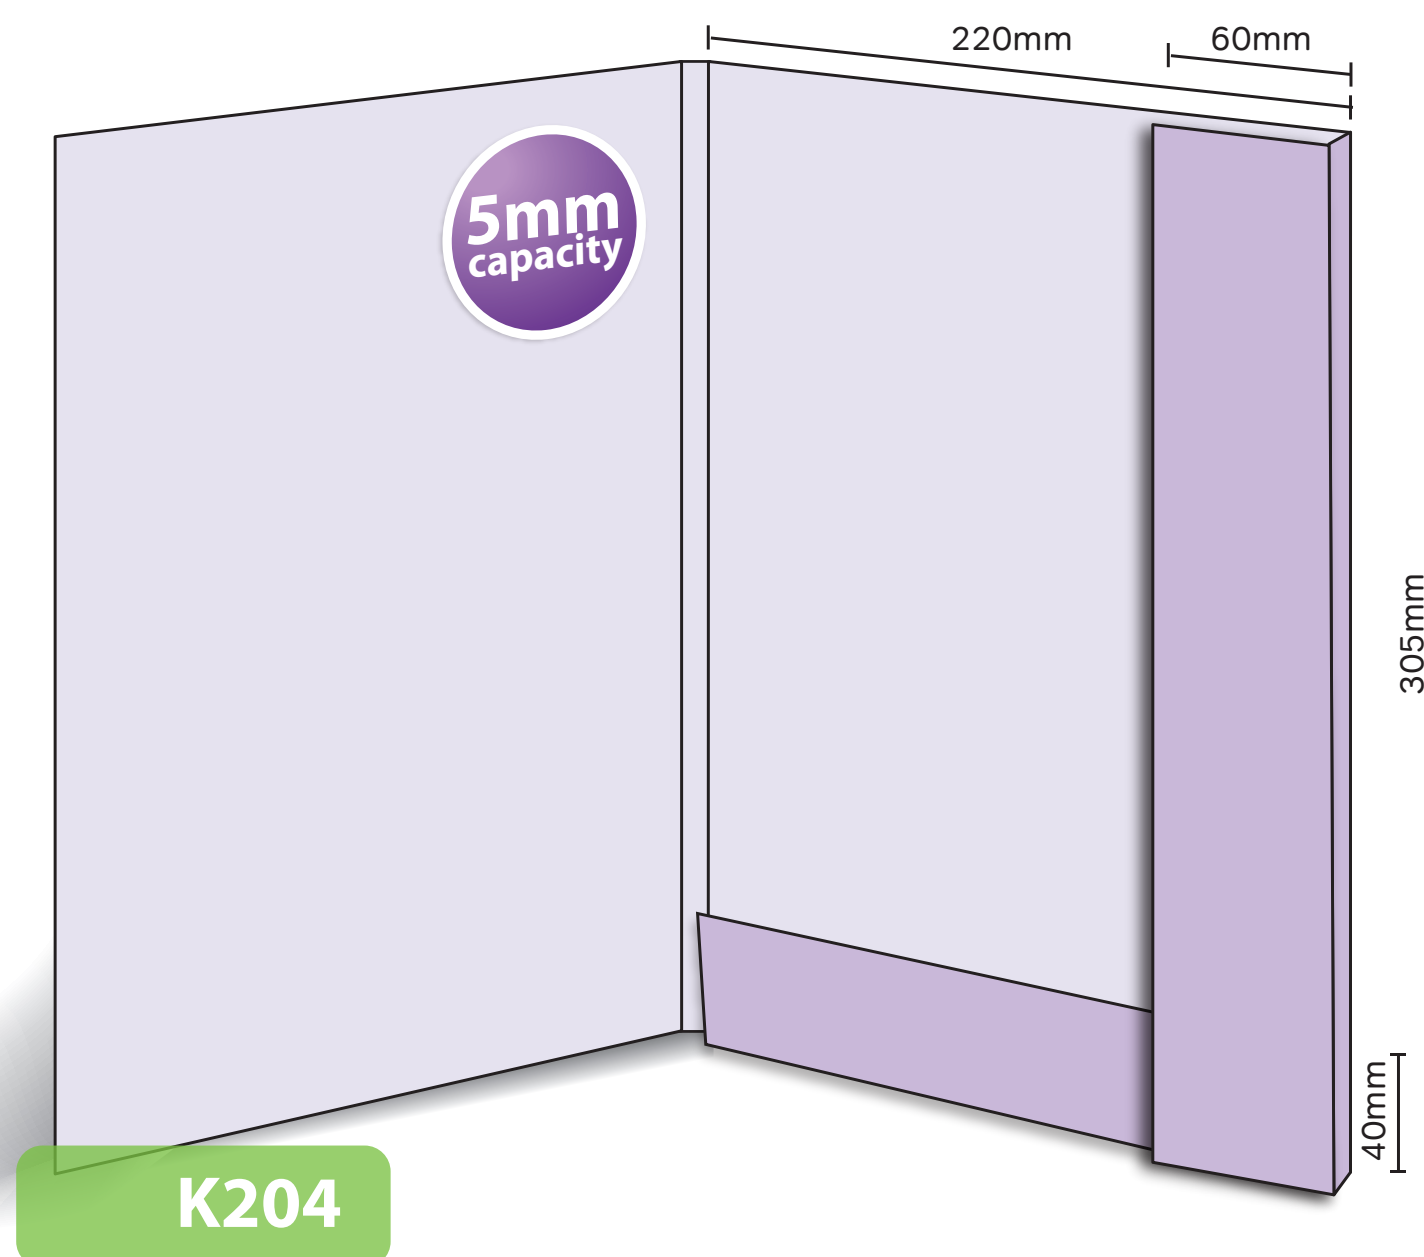

Guidelines

Thank you for downloading your **Folder King** template.
This template will help you to set up your artwork correctly for your chosen product.

This document can be opened and edited in Adobe Illustrator CS4 and above. Alternatively, these templates can be placed into Adobe InDesign or Quark XPress documents.

This document is set up to the exact flat size of your chosen folder and contains templates for both the inner and outer. Pink lines show cuts, green lines will be scored and folded. Please do not alter the document size or the colour and position of the lines in this template.

Please provide a minimum of 3mm bleed beyond the outline of the folder on all outer edges.

When creating your artwork, we also recommend a 'quiet area' where no text is placed closer than 8mm to the inside edges and spines of the folder template. This ensures that no text is at risk of being lost when your folders are trimmed.

For further information and instructions with helpful guides and how-to videos, please refer to our artwork guidelines at:
www.folderking.co.uk/artwork-guide