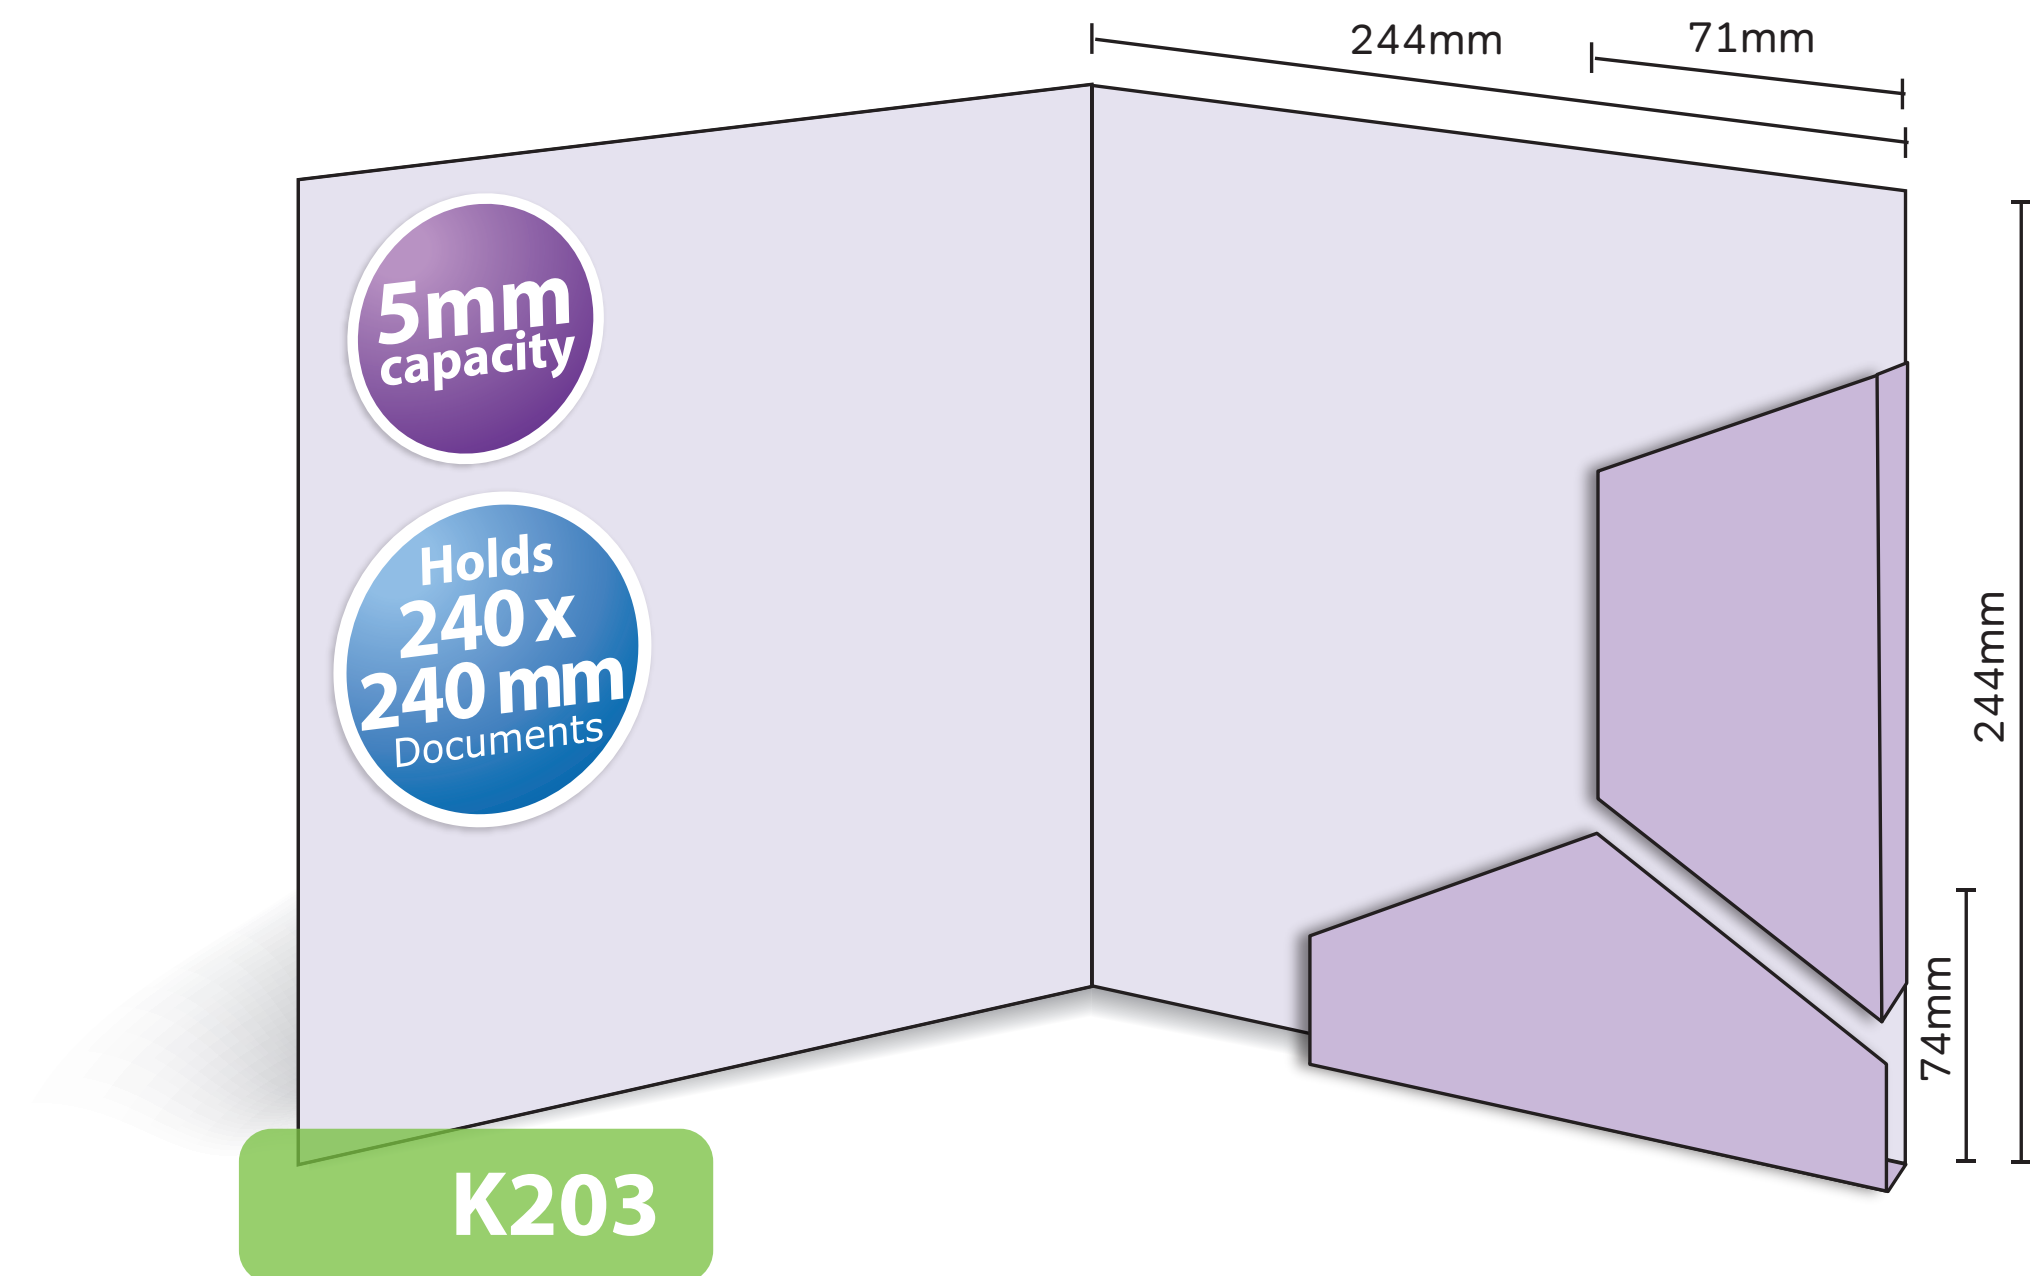

Guidelines

Thank you for downloading your **Folder King** template.
This template will help you to set up your artwork correctly for your chosen product.

This document can be opened and edited in Adobe Illustrator CS4 and above. Alternatively, these templates can be placed into Adobe InDesign or Quark XPress documents.

This document is set up to the exact flat size of your chosen folder and contains templates for both the inner and outer. Pink lines show cuts, green lines will be scored and folded. Please do not alter the document size or the colour and position of the lines in this template.

Please provide a minimum of 3mm bleed beyond the outline of the folder on all outer edges.

When creating your artwork, we also recommend a 'quiet area' where no text is placed closer than 8mm to the inside edges and spines of the folder template. This ensures that no text is at risk of being lost when your folders are trimmed.

For further information and instructions with helpful guides and how-to videos, please refer to our artwork guidelines at:
www.folderking.co.uk/artwork-guide