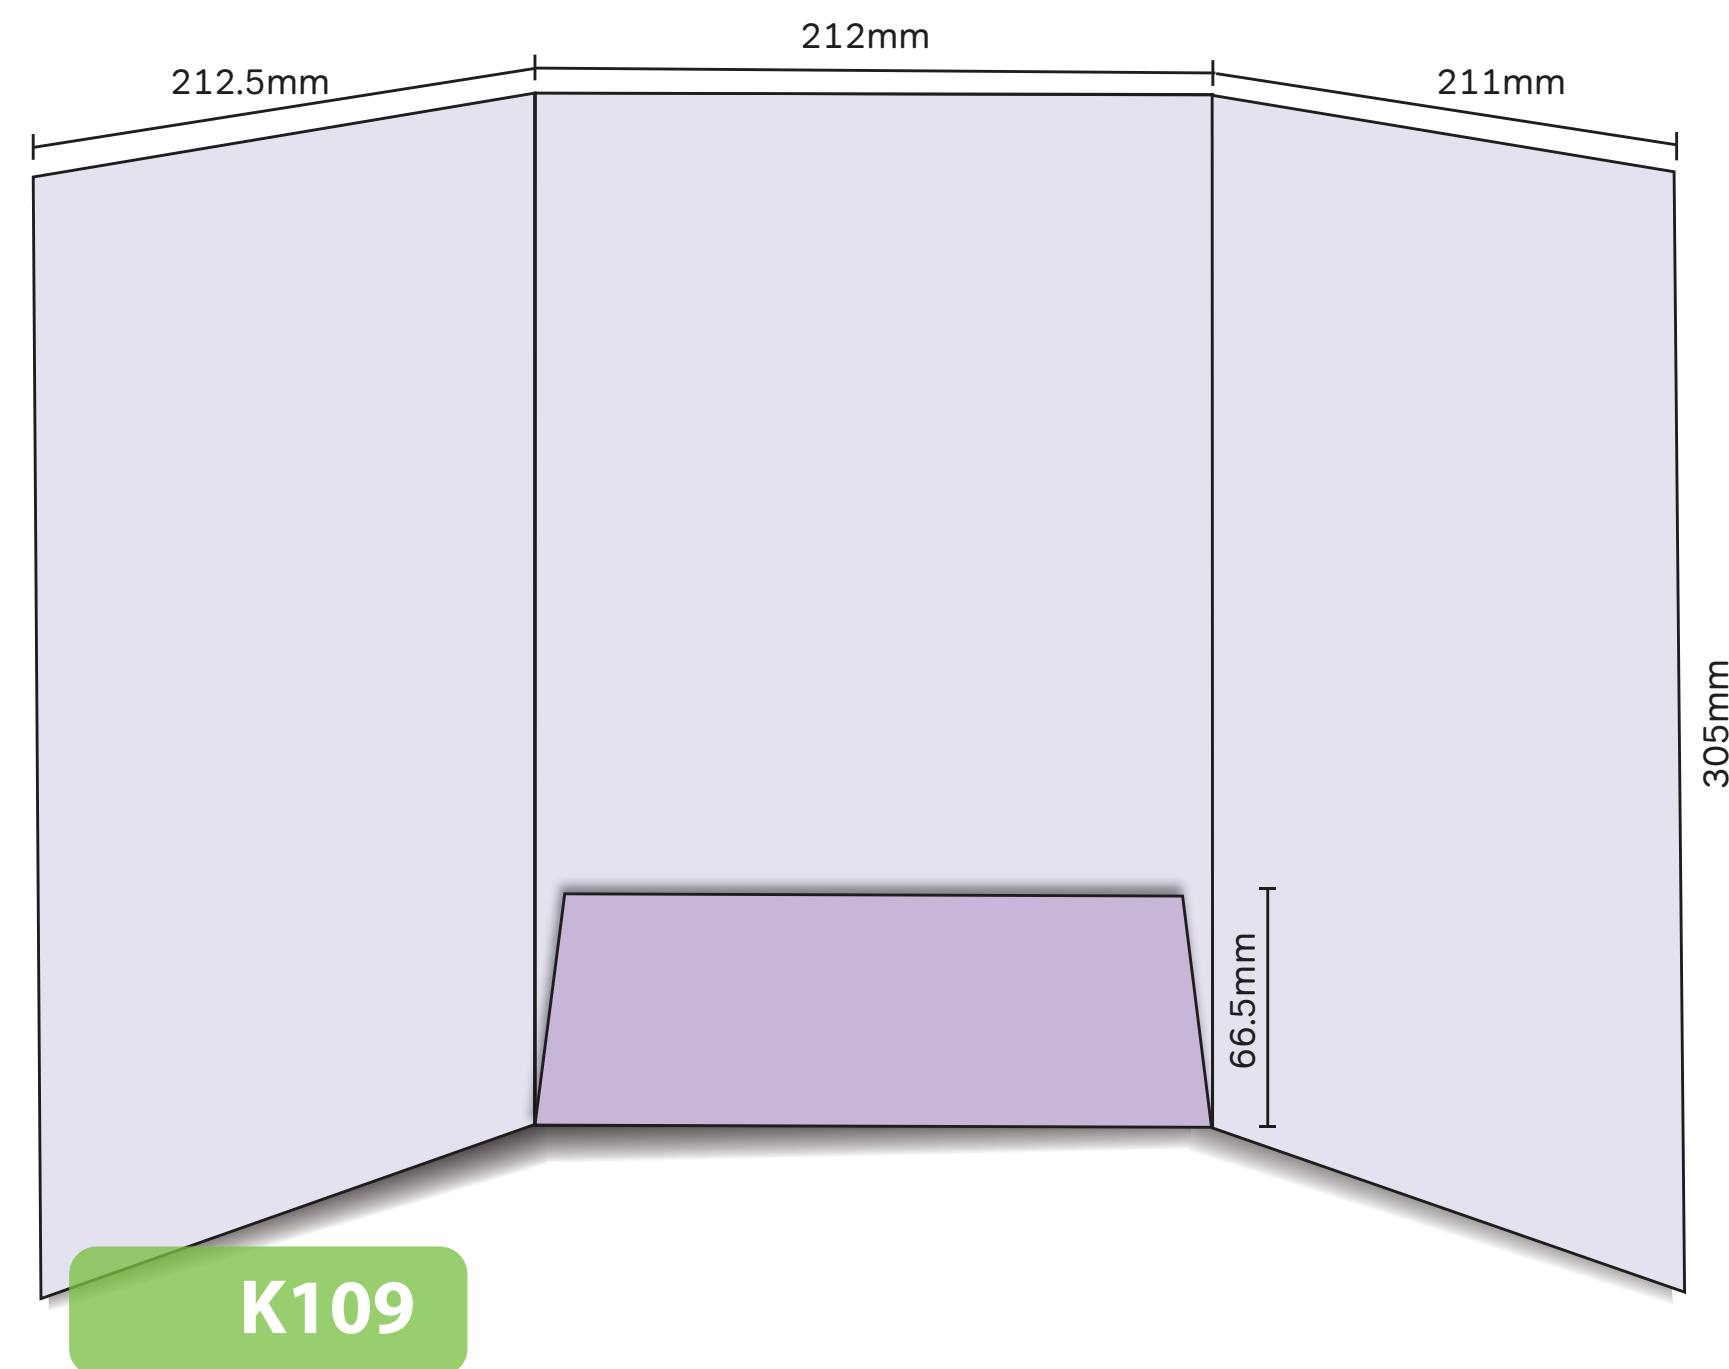

Guidelines

Thank you for downloading your **Folder King** template. This template will help you to set up your artwork correctly for your chosen product.

This document can be opened and edited in Adobe Illustrator CS4 and above. Alternatively, these templates can be placed into Adobe InDesign or Quark XPress documents.

This document is set up to the exact flat size of your chosen folder and contains templates for both the inner and outer. Pink lines show cuts, green lines will be scored and folded. Please do not alter the document size or the colour and position of the lines in this template.

Please provide a minimum of 3mm bleed beyond the outline of the folder on all outer edges.

When creating your artwork, we also recommend a 'quiet area' where no text is placed closer than 8mm to the inside edges and spines of the folder template. This ensures that no text is at risk of being lost when your folders are trimmed.

For further information and instructions with helpful guides and how-to videos, please refer to our artwork guidelines at: www.folderking.co.uk/artwork-guide