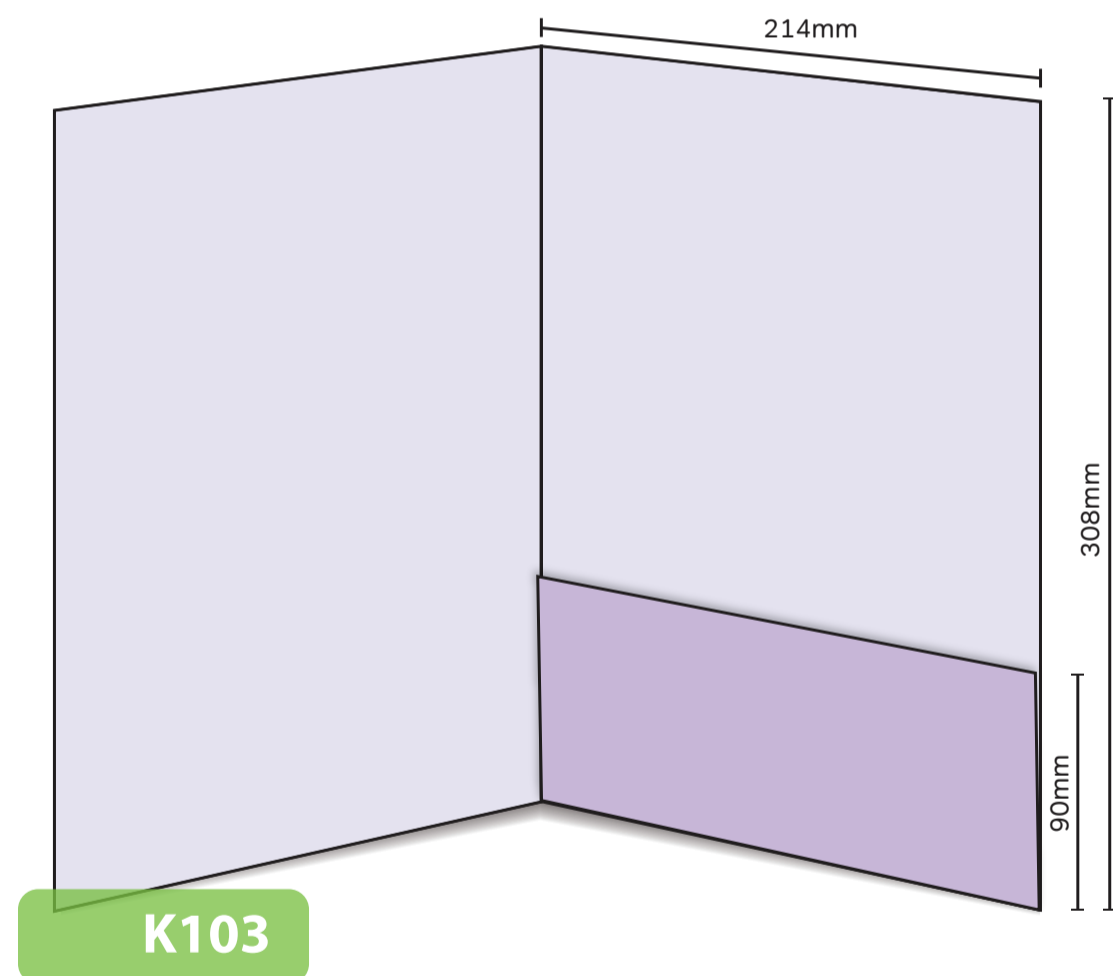

Guidelines

Thank you for downloading your **Folder King** template.
This template will help you to set up your artwork correctly for your chosen product.

This document can be opened and edited in Adobe Illustrator CS4 and above. Alternatively, these templates can be placed into Adobe InDesign or Quark XPress documents.

This document is set up to the exact flat size of your chosen folder and contains templates for both the inner and outer. Pink lines show cuts, green lines will be scored and folded. Please do not alter the document size or the colour and position of the lines in this template.

Please provide a minimum of 3mm bleed beyond the outline of the folder on all outer edges.

When creating your artwork, we also recommend a 'quiet area' where no text is placed closer than 8mm to the inside edges and spines of the folder template. This ensures that no text is at risk of being lost when your folders are trimmed.

For further information and instructions with helpful guides and how-to videos, please refer to our artwork guidelines at:
www.folderking.co.uk/artwork-guide